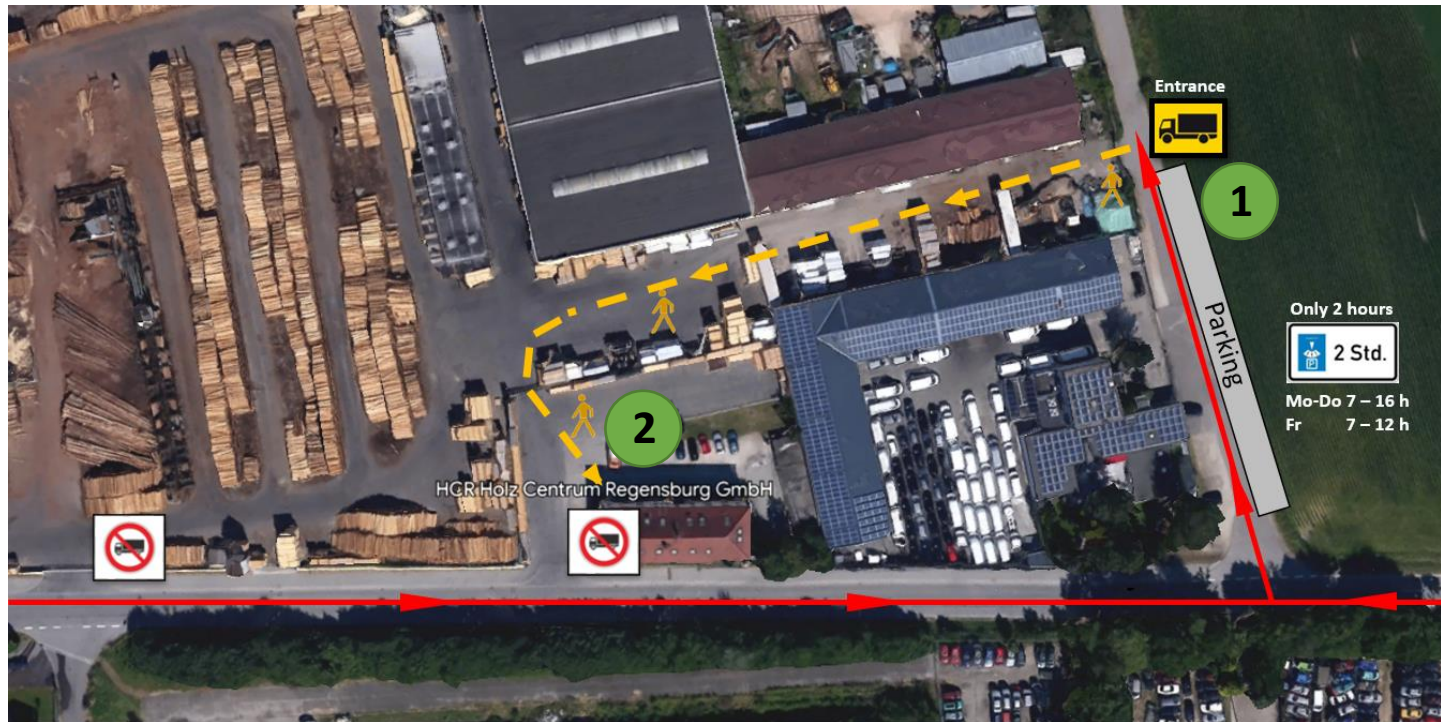

## Directions

HCR Holz Centrum Regensburg GmbH  
Böhmerwaldstr. 100  
D-93173 Wenzenbach

☎ 0941 695500

Google Maps

- 1 Parking:** Park your truck in the parking area in front of the truck entrance
- 2 Office Registration:** Walk through the truck entrance to the office building to register the loading
- 3 Introduction Loading location:** After registration, our employee will assign you a loading place. Only then are you allowed to drive your truck on the factory site.
- 4 Delivery note:** After loading walk to the office and sign the delivery documents